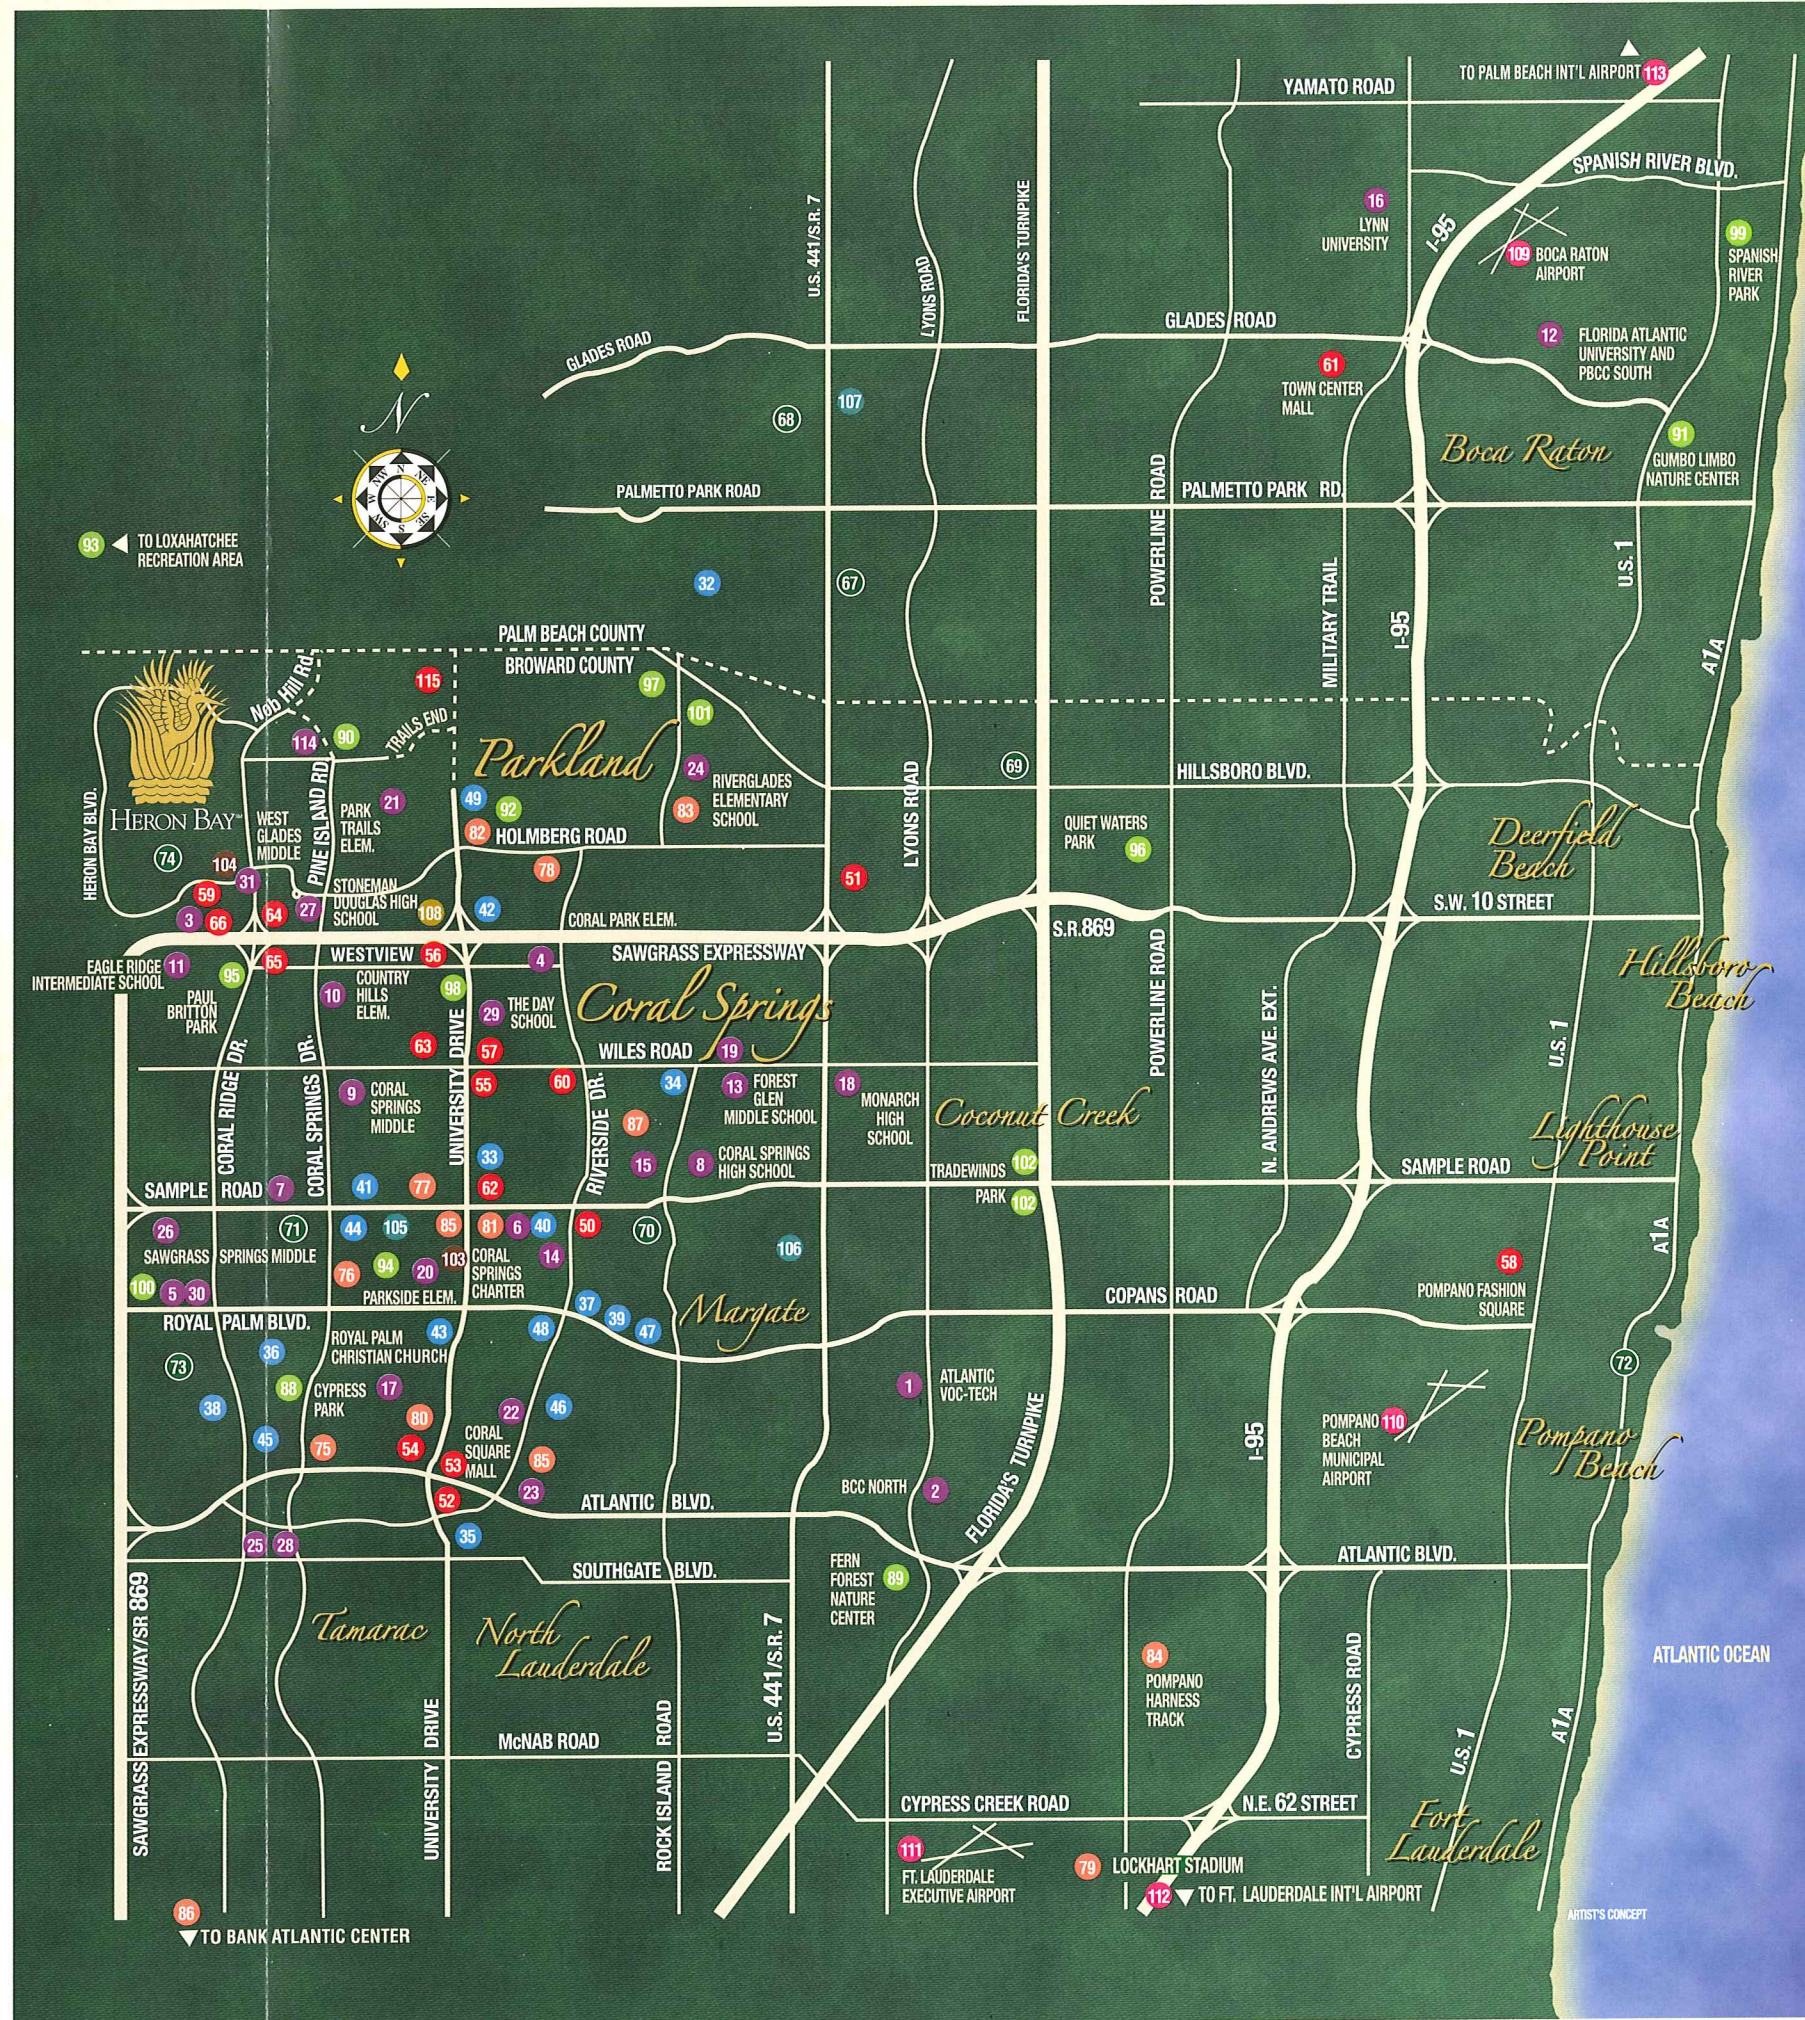

SHOPPING

- 50 Carolina Springs Plaza
- 51 Coral Creek Shops
- 52 Coral Springs Auto Mall
- 53 Coral Square Mall
- 54 Home Depot/Shopping Center
- 55 K-Mart/Shopping Center
- 56 Magnolia Shoppes
- 57 Pine Ridge Square
- 58 Pompano Fashion Square
- 59 Publix Heron Bay Plaza
- 115 Publix Parkland Commons
- 60 Riverside Square
- 61 Town Center Mall
- 62 Village Green
- 63 Walmart Shopping Center
- 64 Walmart
- 65 The Shoppes at Heron Lakes
- 66 Waterways Shops

HOTELS & RESORTS

- 103 La Quinta Inn
- 104 Coral Springs Marriott Hotel Golf Club & Conference Cntr.

HOSPITALS

- 105 Coral Springs Medical Center
- 106 Northwest Regional Hospital
- 107 West Boca Medical Center

ASSISTED LIVING

- 108 Aston Gardens Assisted Living

AIRPORTS

- 109 Boca Raton Airport
- 110 Pompano Beach Municipal Airport
- 111 Ft. Lauderdale Executive Airport
- 112 To Ft. Lauderdale International Airport
- 113 To Palm Beach International Airport

Map is not to scale and is for relative location purposes only.