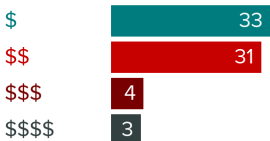

- PK-5 COUNTRY ISLES ELEMENTARY SCHOOL ASSIGNED 8 RATING
- 6-8 TEQUESTA TRACE MIDDLE SCHOOL ASSIGNED 8 RATING
- 9-12 WESTERN HIGH SCHOOL ASSIGNED 8 RATING

1014 PINE BRANCH CT, WESTON FL 33326

FOOD REPORT

NEIGHBORHOOD EATS

This home is located near 64 moderately priced restaurants and has an average variety of cuisines.

72

★★★★+ WITHIN 5 MILES

GOOD EATS BY CATEGORY

- FAST FOOD ..... 19
- AMERICAN ..... 11
- INTERNATIONAL ..... 9
- PIZZA ..... 6
- JAPANESE ..... 4
- ASIAN ..... 4
- STEAKHOUSES ..... 3
- CAFES ..... 3
- COFFEE AND TEA HOUSES ..... 3